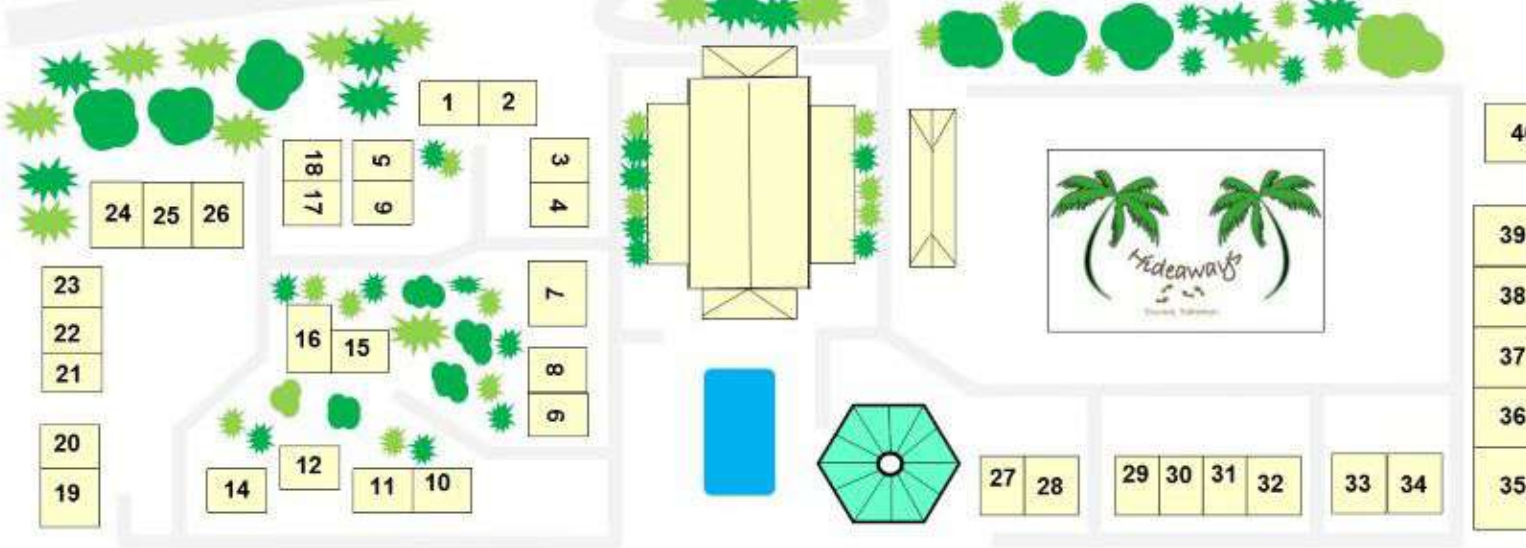

HIDEAWAYS RESORT

ISLAND TIME VILLAS

Guest Parking

To Georgetown To Airport

Hideaways Exuma